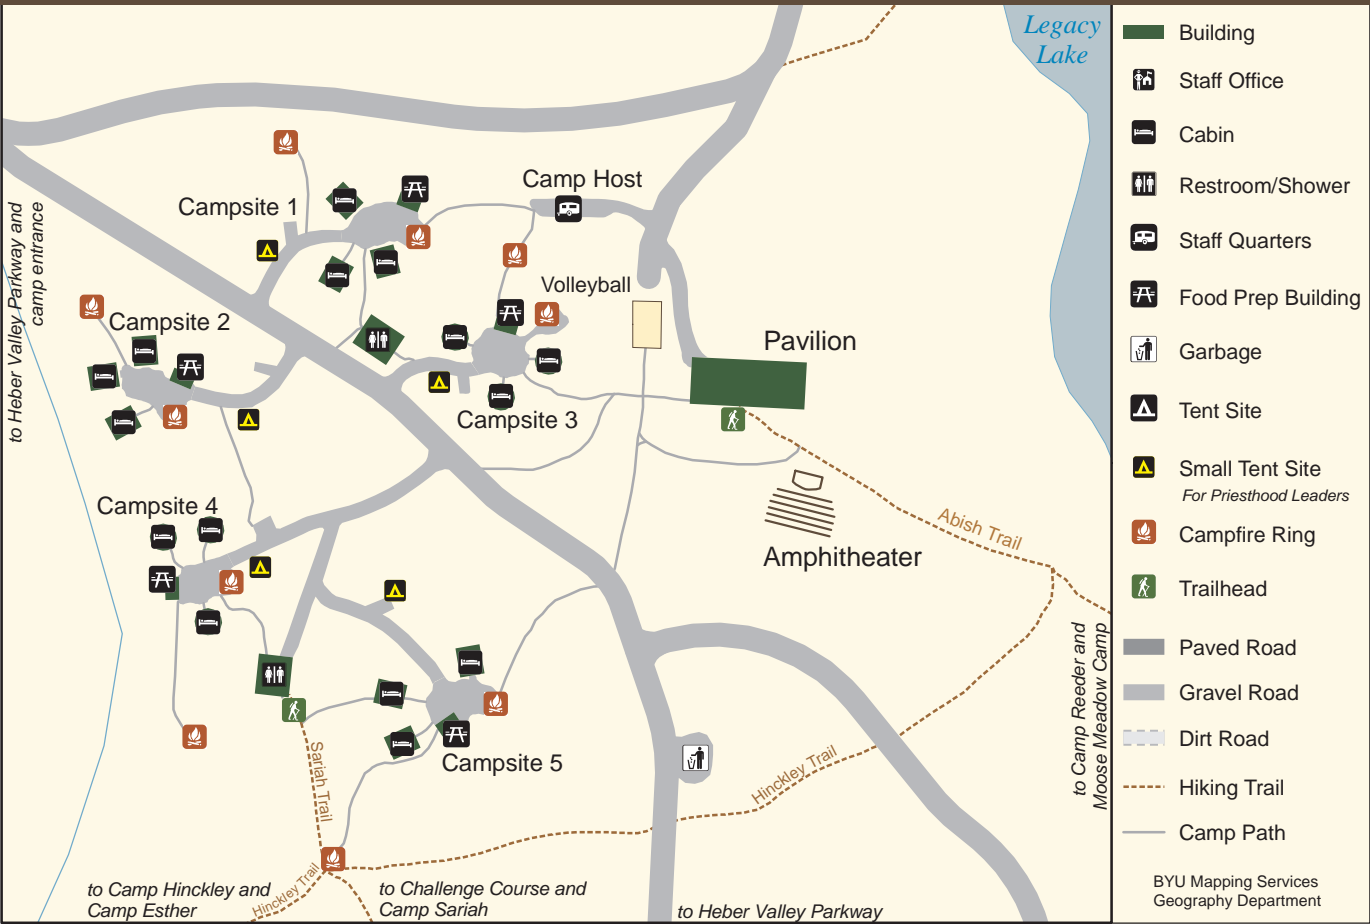

Camp Abish

-  Building
-  Staff Office
-  Cabin
-  Restroom/Shower
-  Staff Quarters
-  Food Prep Building
-  Garbage
-  Tent Site
-  Small Tent Site
For Priesthood Leaders
-  Campfire Ring
-  Trailhead
-  Paved Road
-  Gravel Road
-  Dirt Road
-  Hiking Trail
-  Camp Path