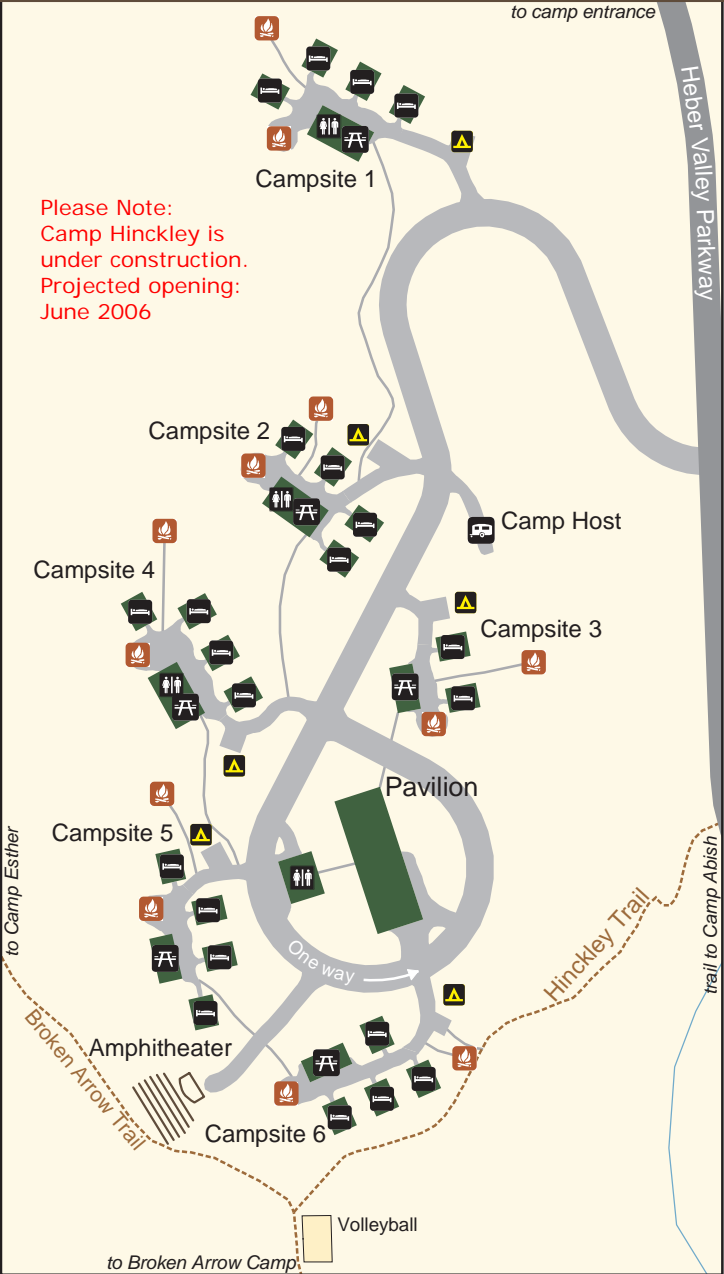

# Camp Marjorie Pay Hinckley

Please Note:  
Camp Hinckley is  
under construction.  
Projected opening:  
June 2006

- |  |                    |  |  |  |              |
|--|--------------------|--|--|--|--------------|
|  | Building           |  | Garbage  |  | Paved Road   |
|  | Staff Office       |  | Tent Site  |  | Gravel Road  |
|  | Cabin              |  | Small Tent Site<br><i>For Priesthood Leaders</i> |  | Dirt Road    |
|  | Restroom/Shower    |  | Campfire Ring                                    |  | Hiking Trail |
|  | Staff Quarters     |  | Trailhead  |  | Camp Path    |
|  | Food Prep Building |  |  |  |              |
- BYU Mapping Services  
Geography Department