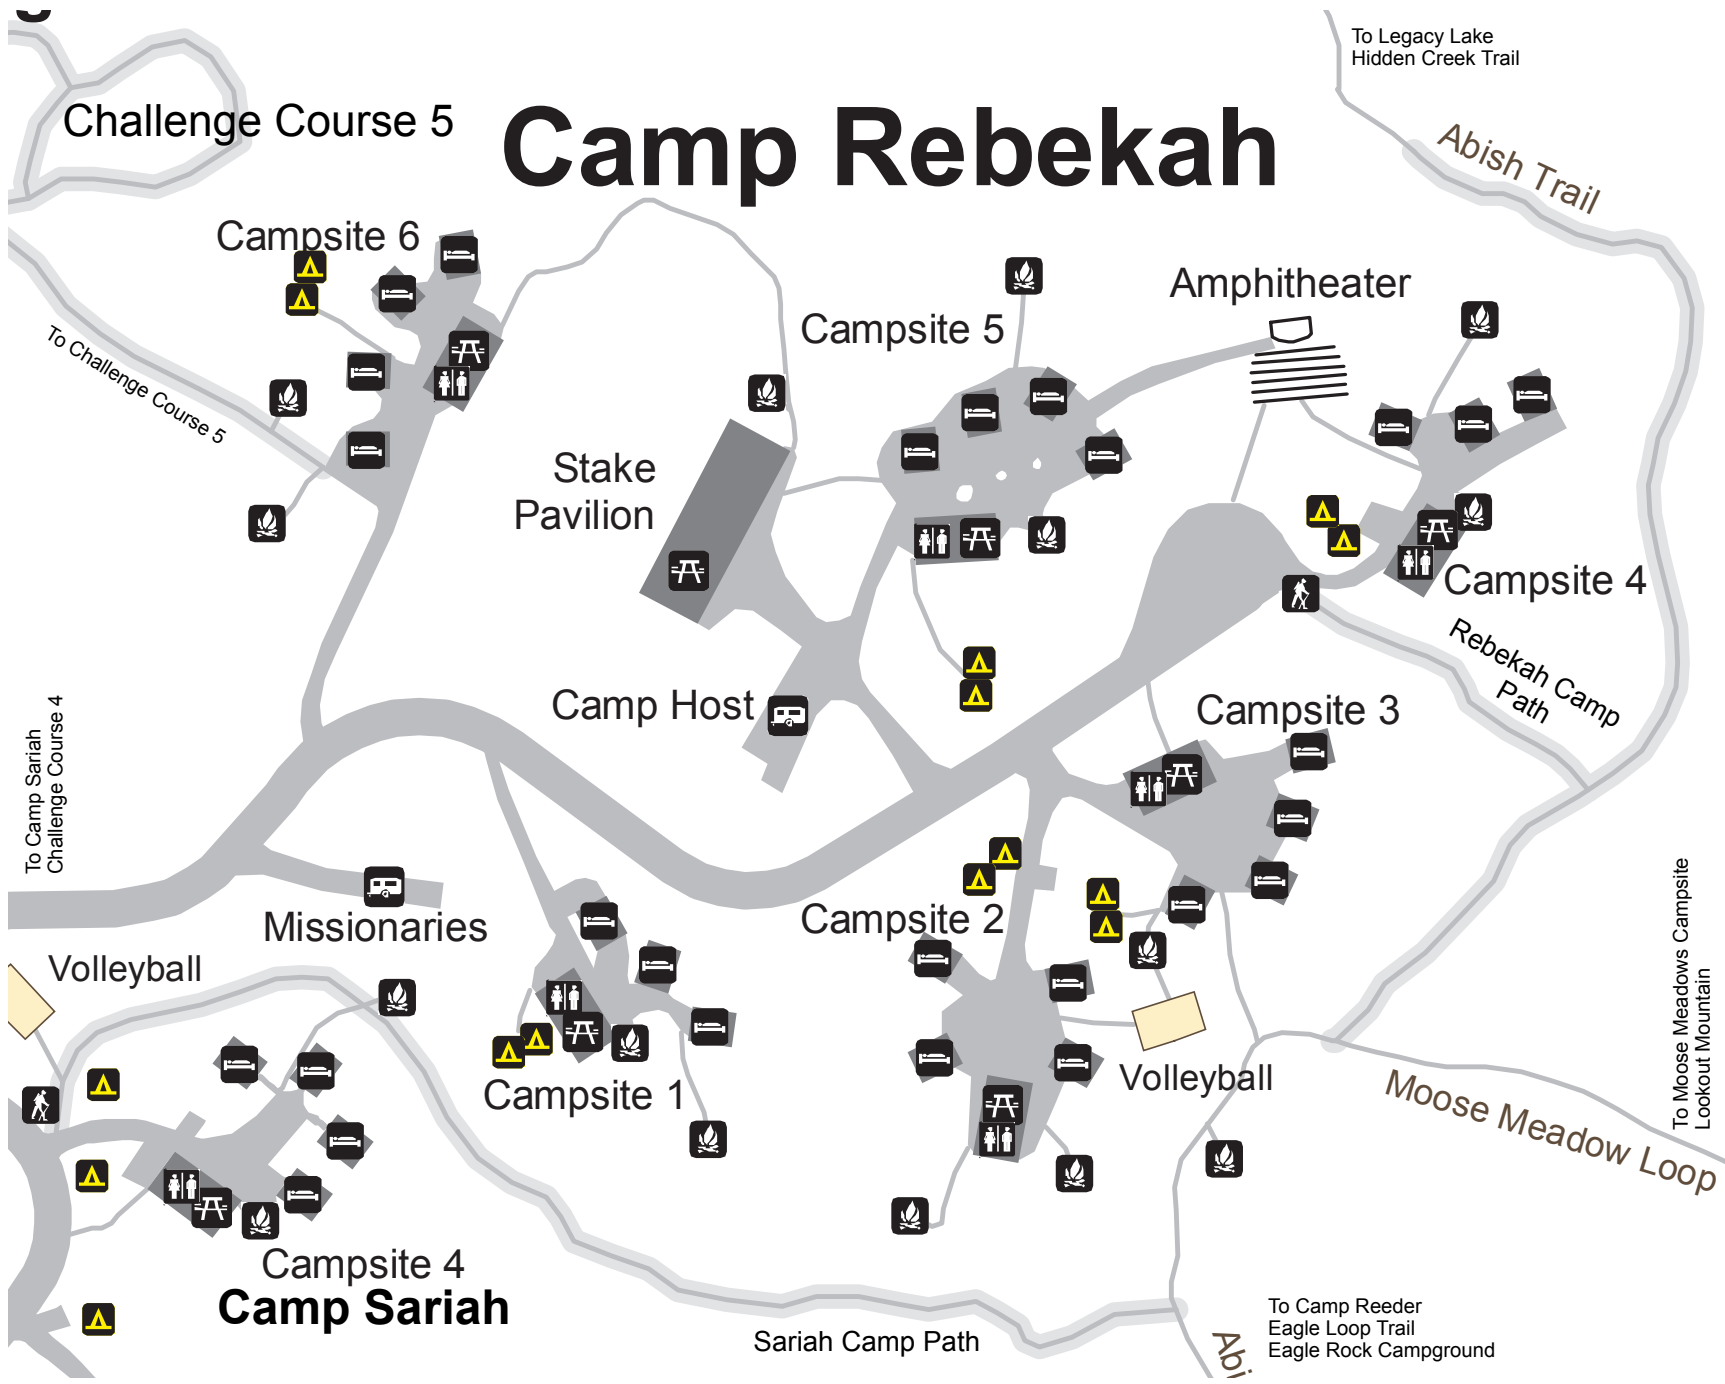

Camp Rebekah

Challenge Course 5

To Legacy Lake
Hidden Creek Trail

Abish Trail

Campsite 6

Amphitheater

Campsite 5

Stake Pavilion

Campsite 4

Camp Host

Campsite 3

Rebekah Camp Path

To Camp Sariah
Challenge Course 4

Missionaries

Campsite 2

To Moose Meadows Campsite
Lookout Mountain

Volleyball

Campsite 1

Volleyball

Moose Meadow Loop

Campsite 4
Camp Sariah

Sariyah Camp Path

To Camp Reeder
Eagle Loop Trail
Eagle Rock Campground

Abi.